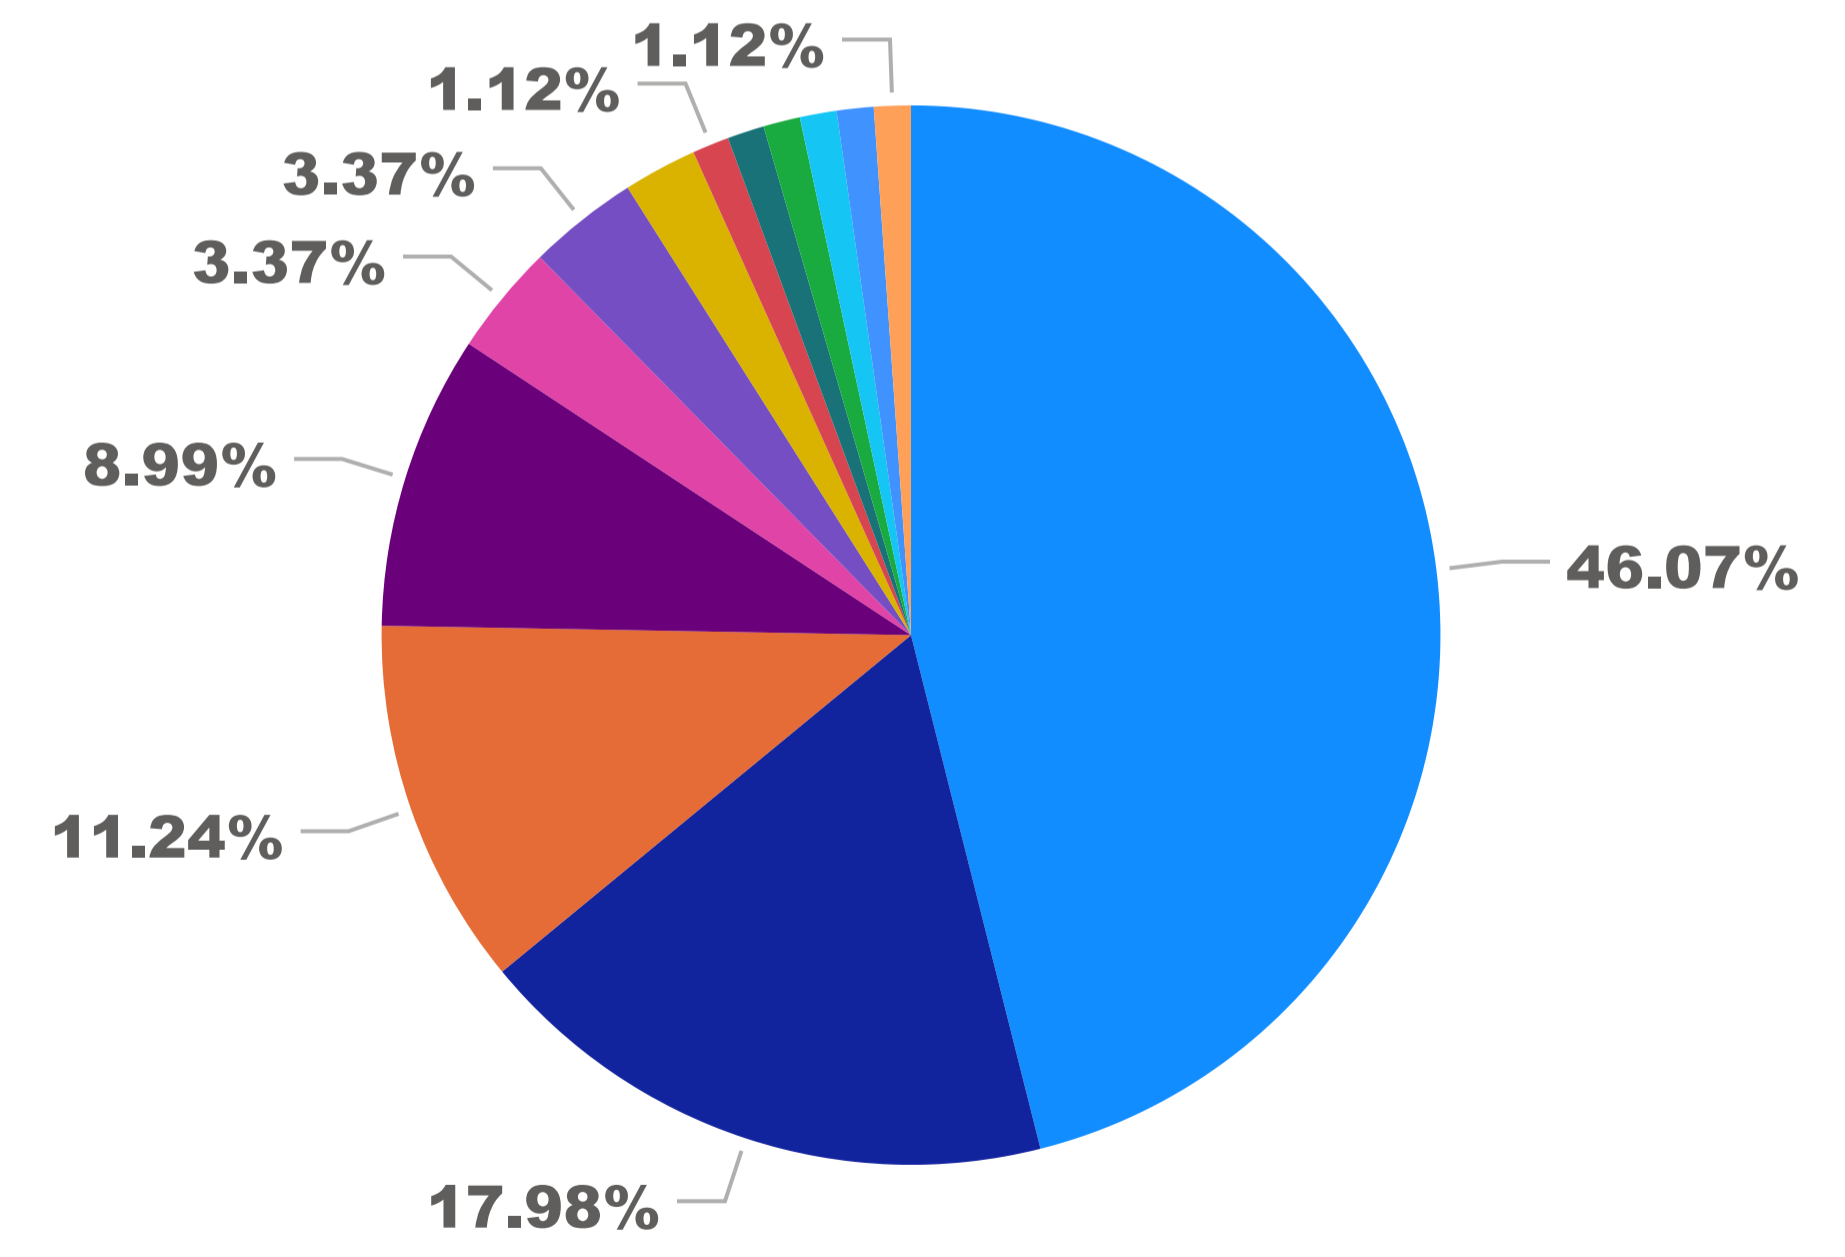

Grant District Council - Organisation Count by Primary Category (FY 2019-2020)

Recreation
Community Organisation & Development
Education
Service Moved or Closed
Communication & Information Services
Environment & Heritage
Accommodation
Animals, Birds
Finance, Income, Business
Government
Health & Disability
Public Safety
Rural Organisation & Development

% Sessions by Primary Category

- Recreation
- Community Organisation & Development
- Education
- Service Moved or Closed
- Communication & Information Services
- Environment & Heritage
- Accommodation
- Animals, Birds
- Finance, Income, Business
- Government
- Health & Disability
- Public Safety
- Rural Organisation & Development