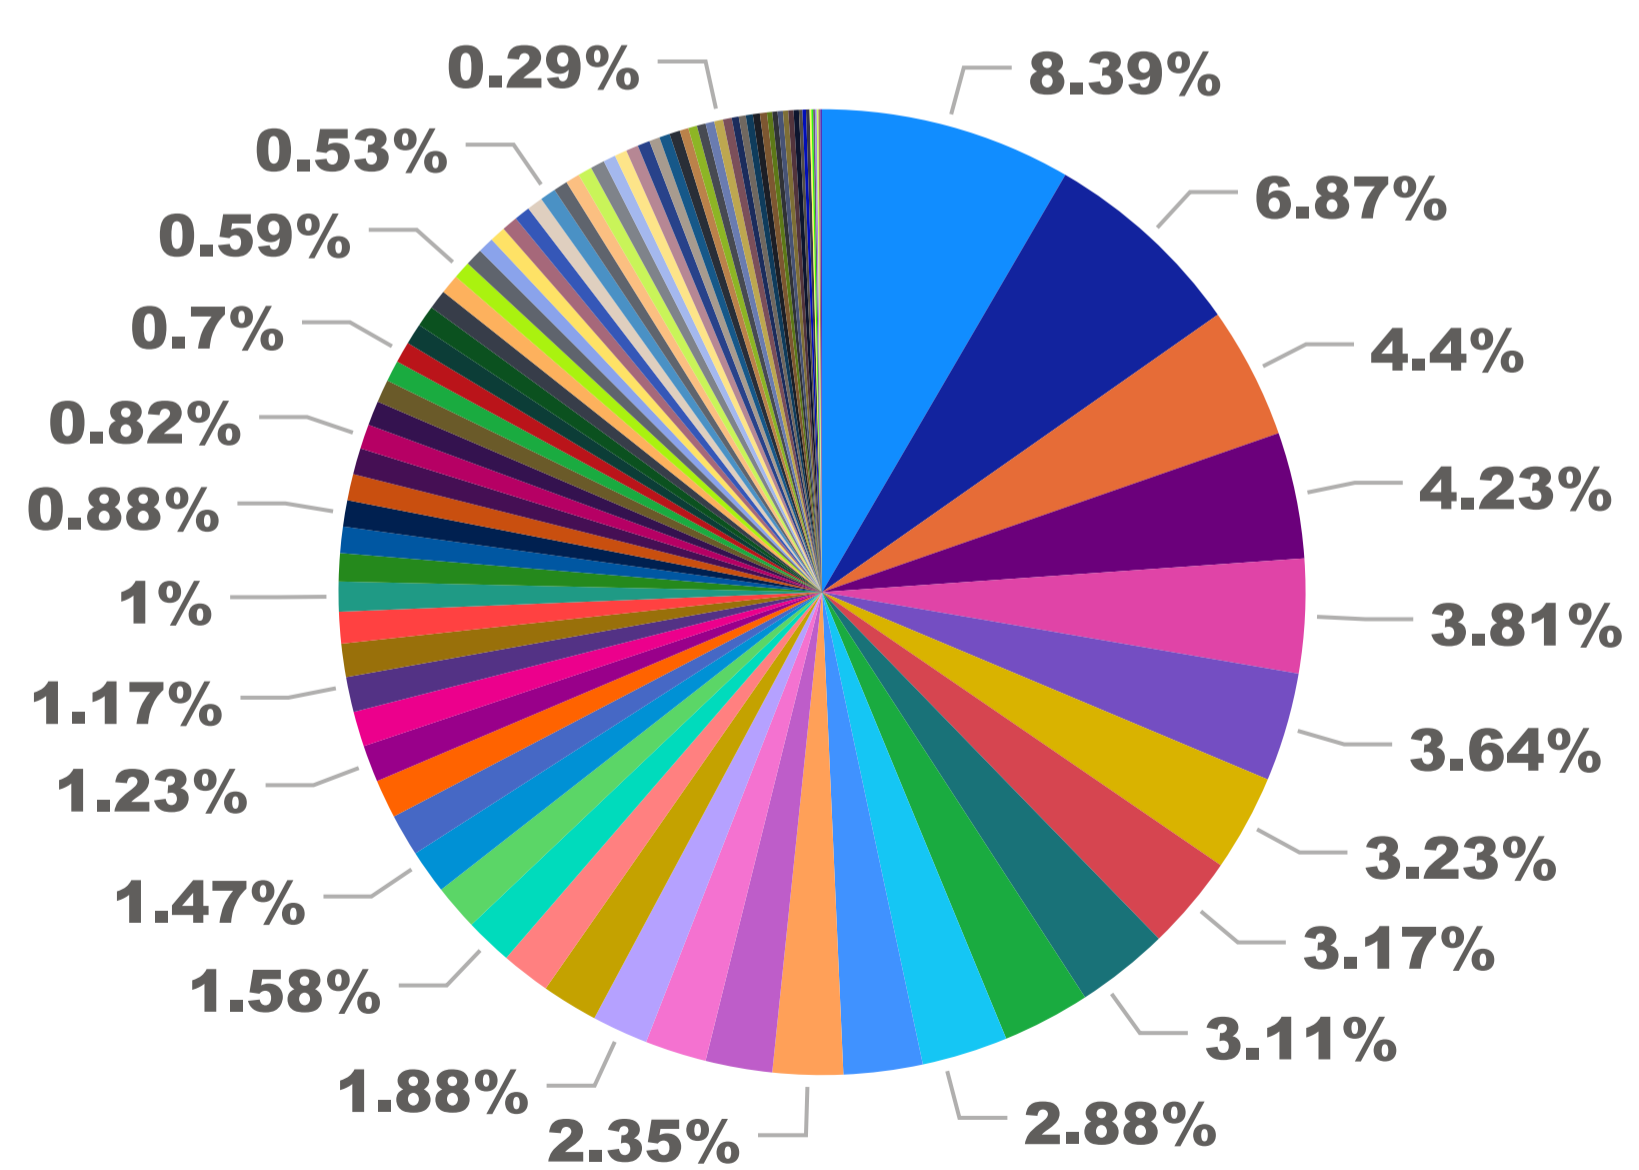

% Sessions by Organisation

- Mount Gambier Old Ti...
- Living Water Christian ...
- Mil Lel Memorial Park I...
- Port MacDonnell Sailin...
- Mount Gambier & Dist...
- Compton Soldiers Me...
- Port MacDonnell Footb...
- Mount Gambier Kartin...
- South East Animal Welf...
- Mount Burr Football & ...
- Yahl Soldiers Memorial...
- Kongorong Sportsmen...