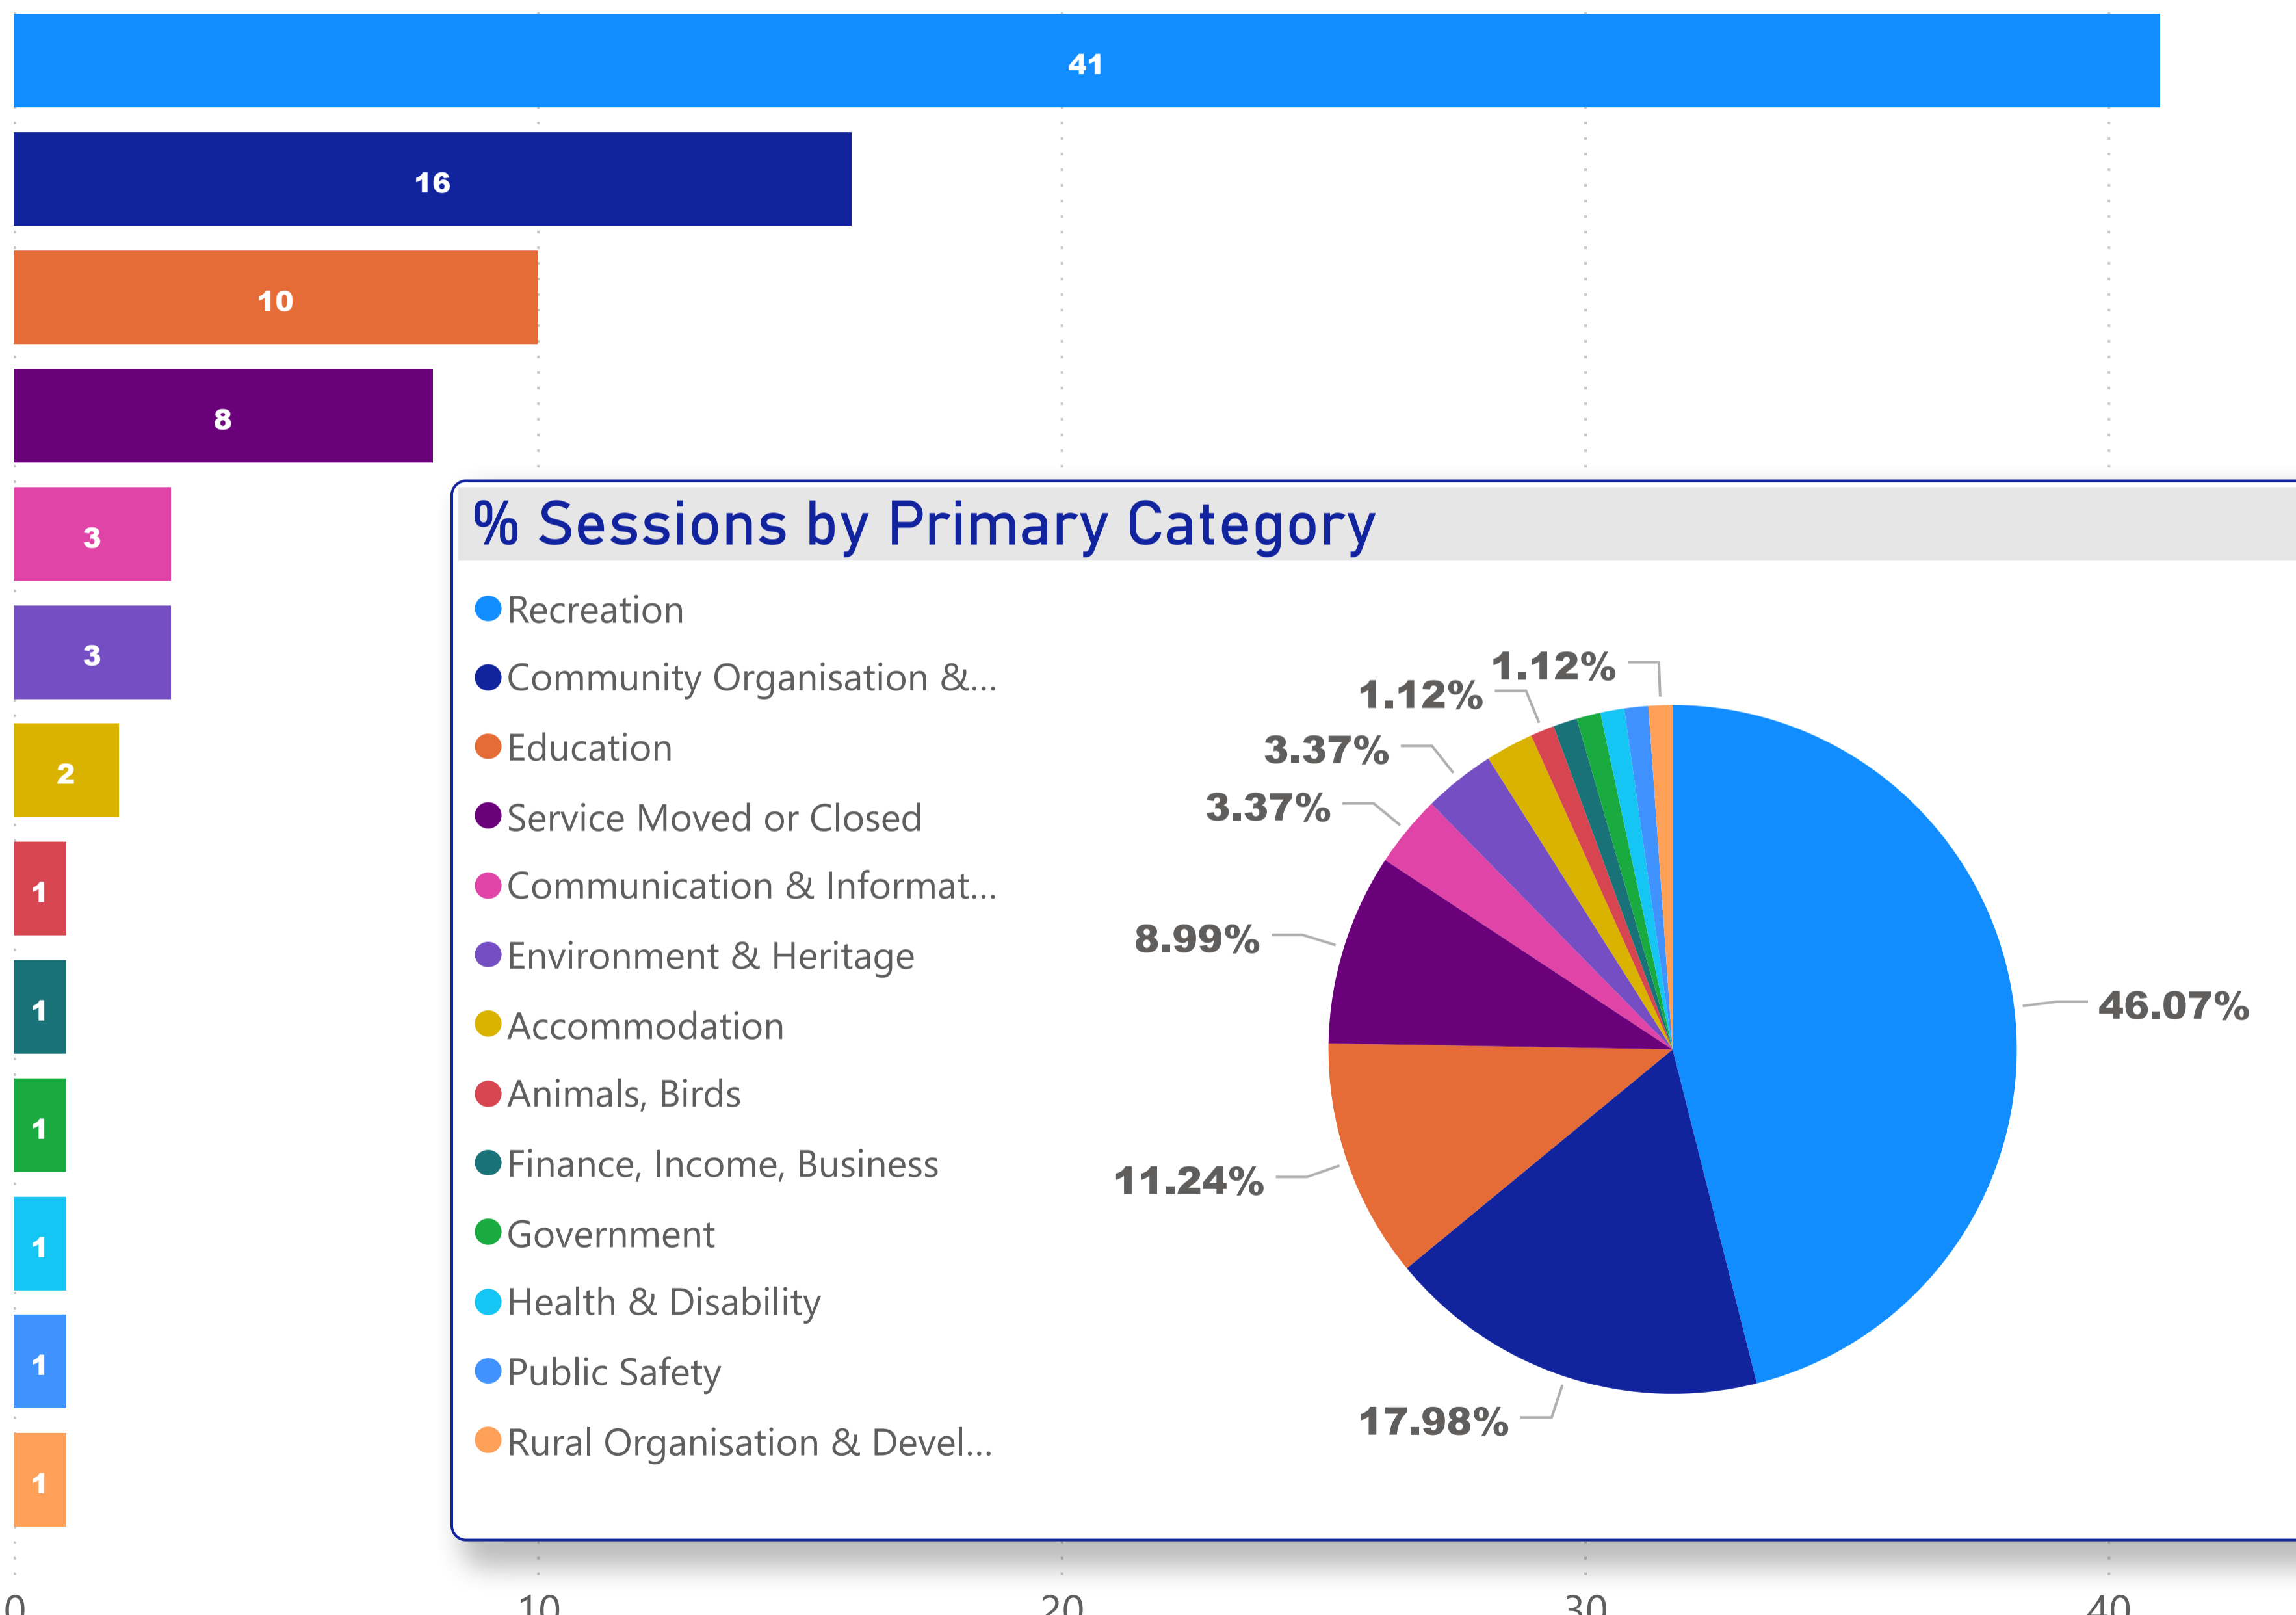

Grant District Council - Organisation Count by Primary Category (FY 2019-2020)

Recreation
 Community Organisation & Development
 Education
 Service Moved or Closed
 Communication & Information Services
 Environment & Heritage
 Accommodation
 Animals, Birds
 Finance, Income, Business
 Government
 Health & Disability
 Public Safety
 Rural Organisation & Development