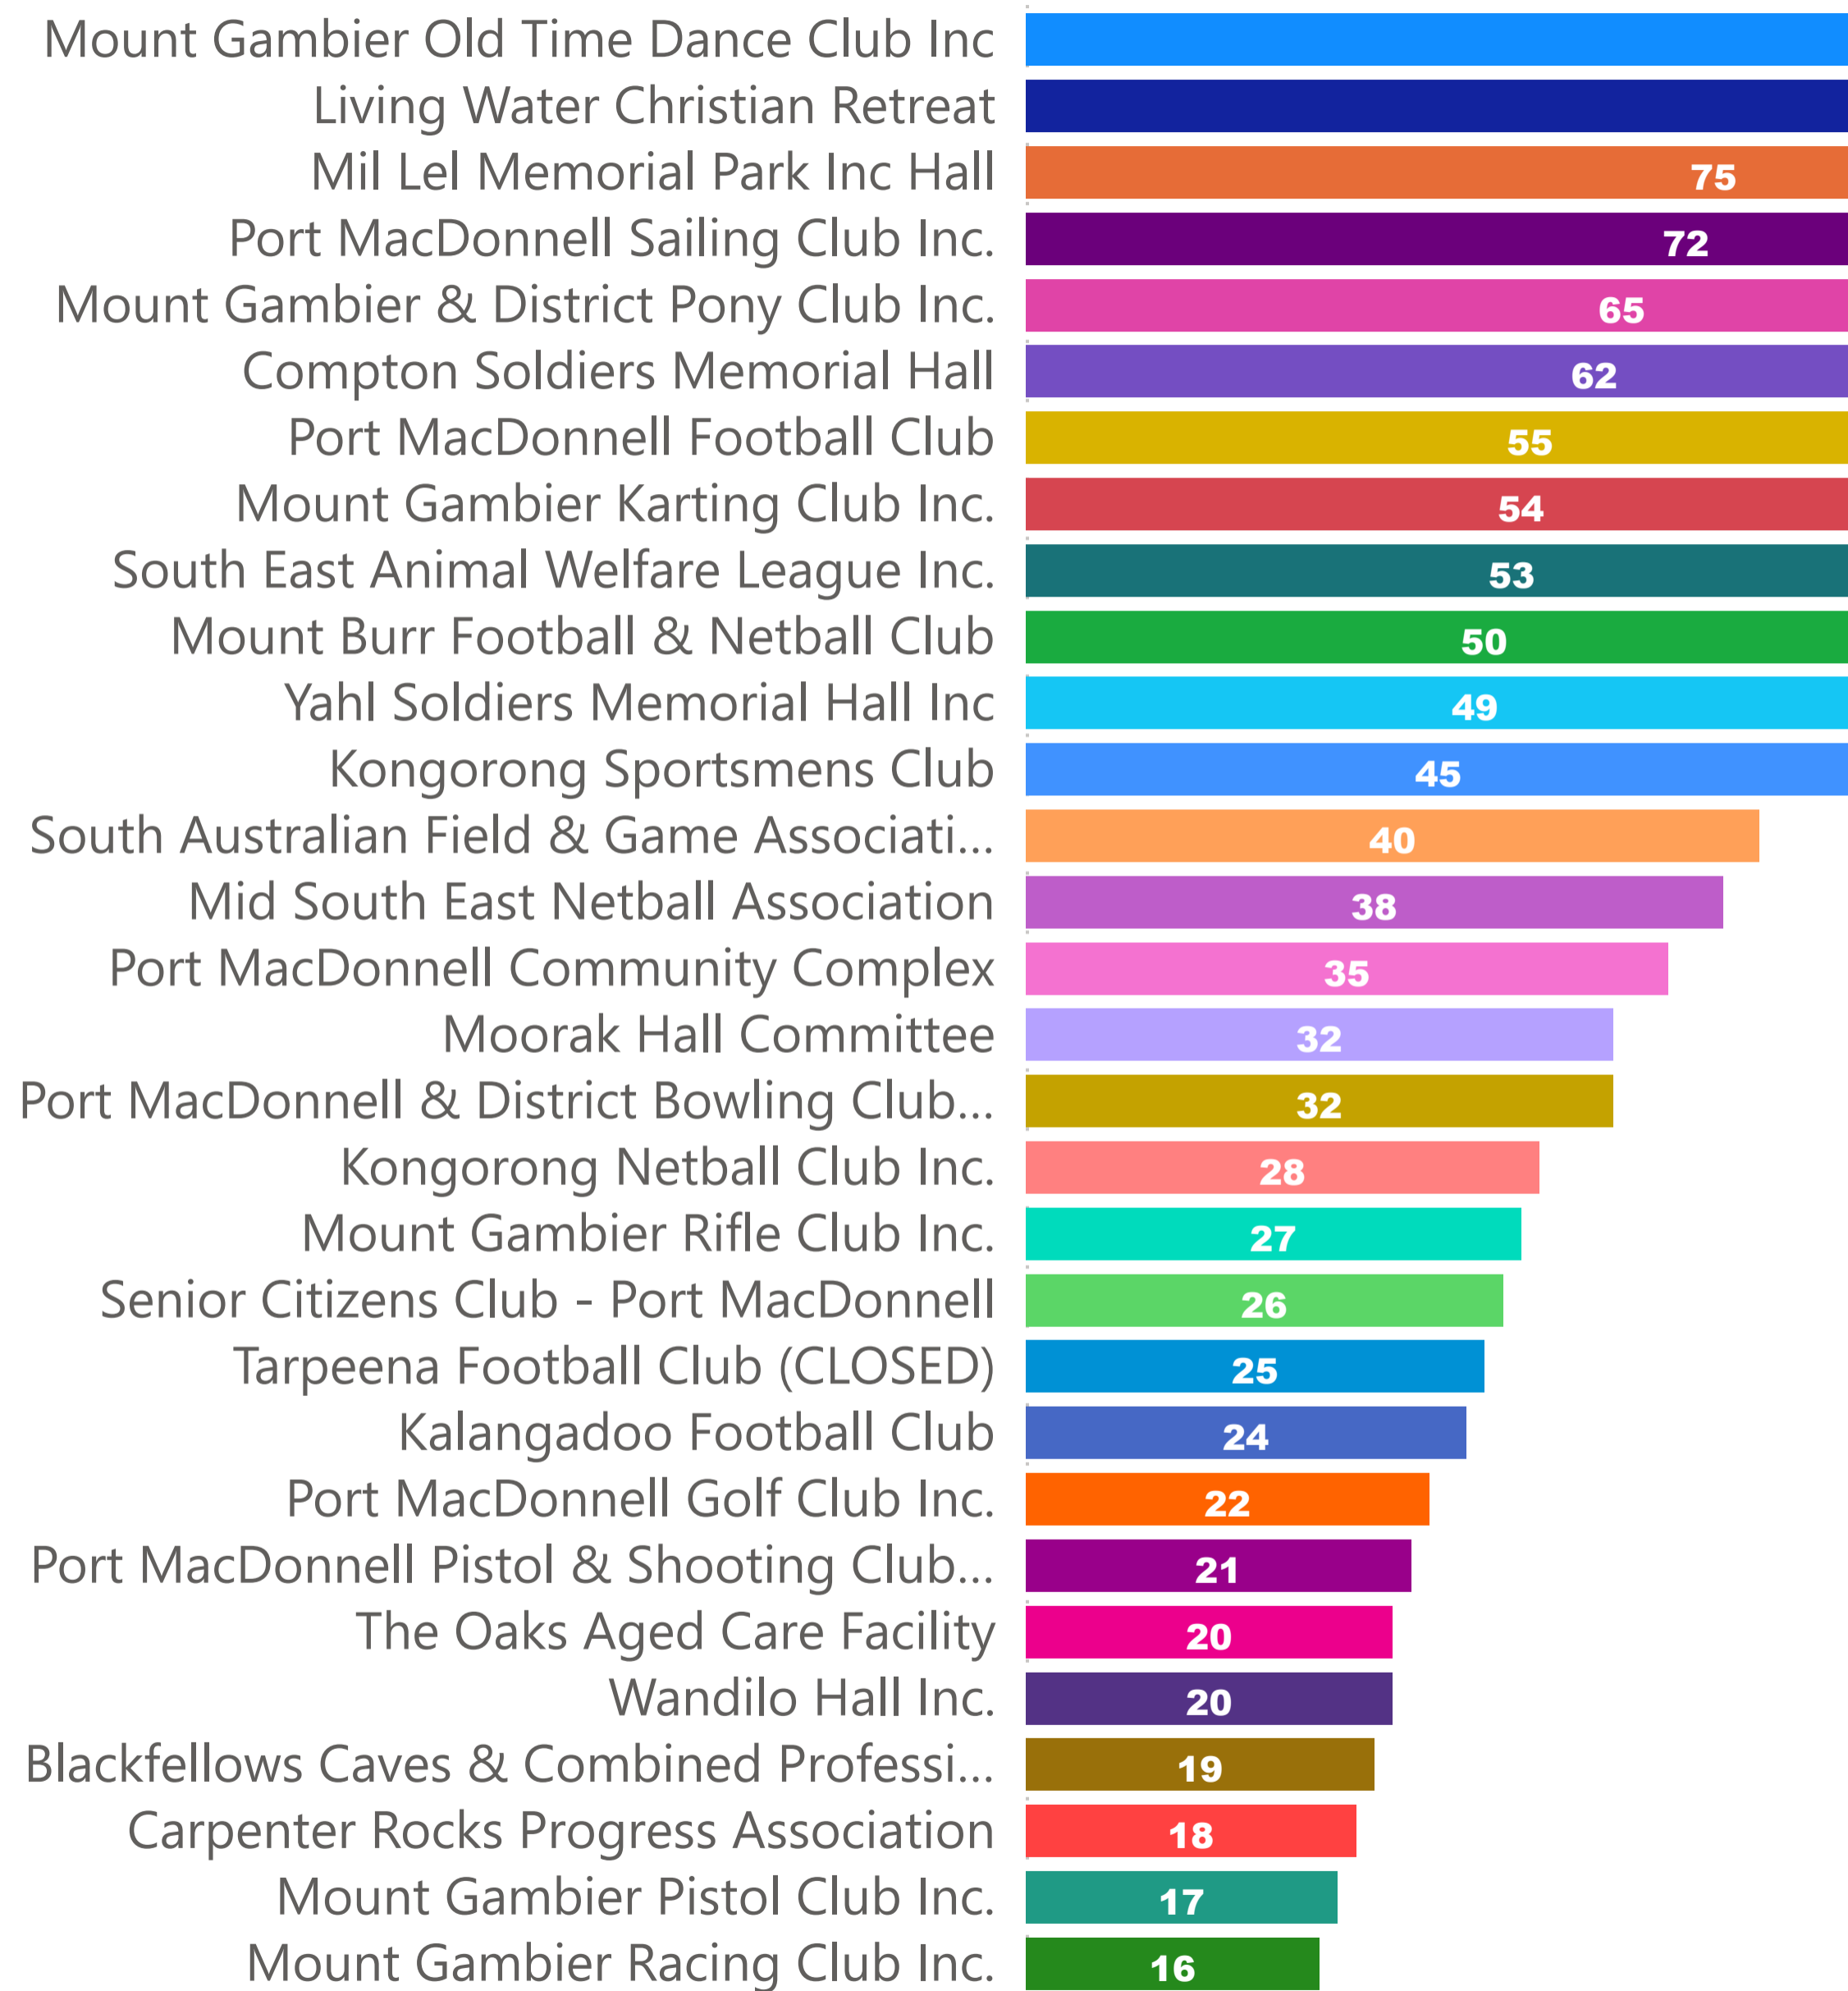

Grant District Council - Organisation Count by Primary Category (FY 2019-2020)

Recreation
 Community Organisation & Development
 Education
 Service Moved or Closed
 Communication & Information Services
 Environment & Heritage
 Accommodation
 Animals, Birds
 Finance, Income, Business
 Government
 Health & Disability
 Public Safety
 Rural Organisation & Development

% Sessions by Primary Category

- Recreation
- Community Organisation & Development
- Education
- Service Moved or Closed
- Communication & Information Services
- Environment & Heritage
- Accommodation
- Animals, Birds
- Finance, Income, Business
- Government
- Health & Disability
- Public Safety
- Rural Organisation & Development

Grant District Council - Sessions by Organisation (FY 2019-2020)

% Sessions by Organisation

- Mount Gambier Old Ti...
- Living Water Christian ...
- Mil Lel Memorial Park I...
- Port MacDonnell Sailin...
- Mount Gambier & Dist...
- Compton Soldiers Me...
- Port MacDonnell Footb...
- Mount Gambier Kartin...
- South East Animal Welf...
- Mount Burr Football & ...
- Yahl Soldiers Memorial...
- Kongorong Sportsmen...

Organisation	Sum of Sessions
Agricultural Bureau - Mil Lel	10
Allabout Squares Square Dancing	9
Allendale Cricket Club	3
Allendale East Area School	7
Allendale East Public Hall	12
Allendale East Soldiers Memorial Park Inc.	7
Allendale East Tennis Club	12
Blackfellows Caves & Combined Professional Fishermans	19
Borderline Speedway	3
Burrungule Park Paintball	9
Carpenter Rocks Progress Association	18
Compton Soldiers Memorial Hall	62
Country Fire Service - Kingsley	4
District Council of Grant	4
Donovans Recreation Advisory Committee	3
EA Milstead Health Centre - Port MacDonnell	6
Total	1704